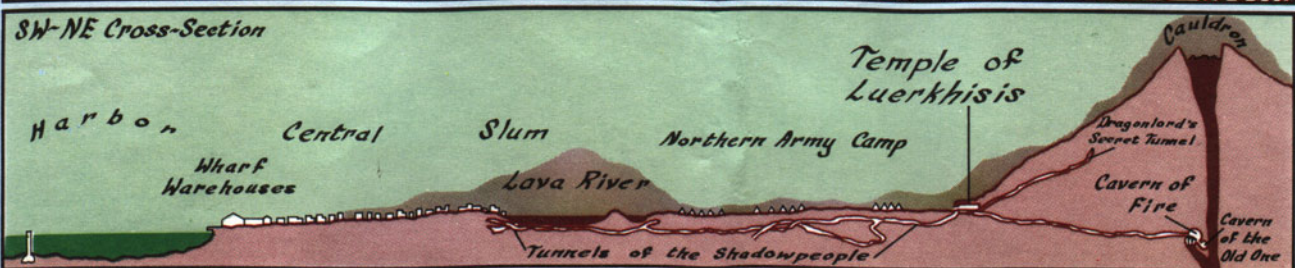

New (Lower) City

Alkan's Inn

Old Waterfront

Marketplace

Central Plaza

Palace

Hall of Justice

Inn of the Red Dragon

Seawall

South Gates

FEET

0 500 1000

- Vallewood/Building
- Post-Destruction Building
- Surface Road or Path
- - - Bridge-walk

FEET
0 100 200 300

Bay of
Branchala

New
City

New
City

Waterfront

Temple
Palace

Hill

Old
Temple
District

Knights
House

Central
Plaza

Tower of
High
Sorcery