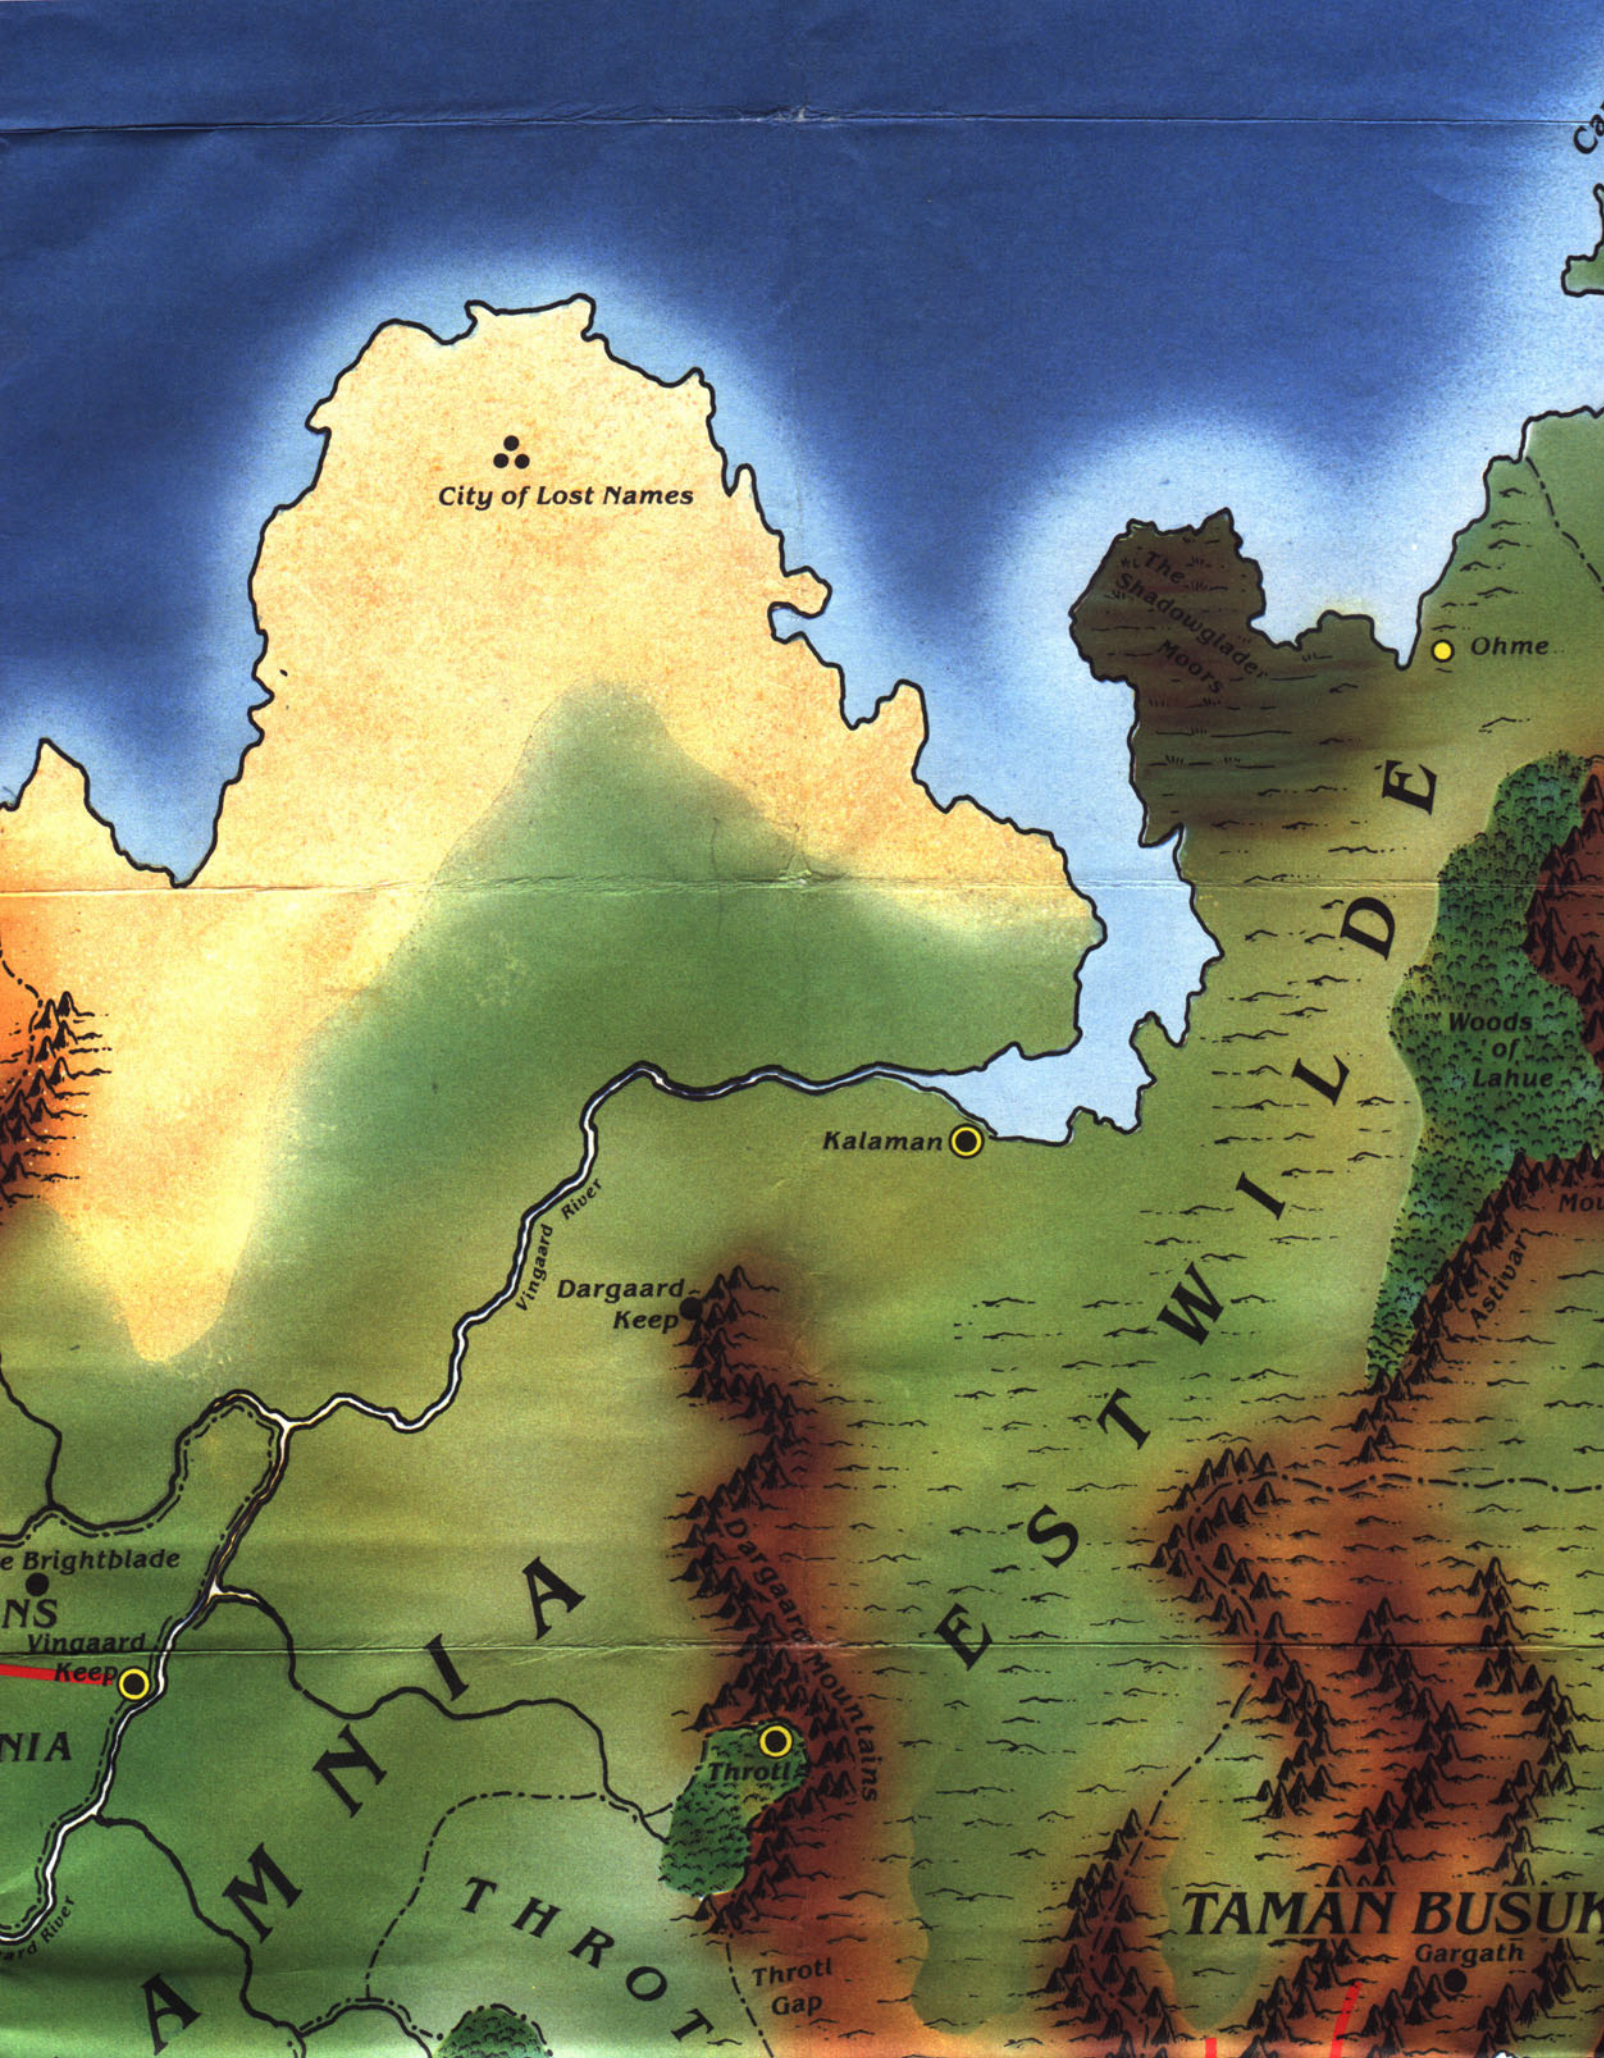

Thorbardin

Kharolis Mountains

PL

OF

DUST

Tarsis

Ice Mountain Bay

NOSTAR

150

City of Lost Names

Ohme

Kalamam

Dargaard Keep

Vingaard River

Brightblade
Vingaard
Keep

AMNIA

Throtl

Dargaard Mountains

Throtl Gap

EAST WILDE

TAMAN BUSUK

Gargath

The Shadowglader Moors

Woods of Lahue

Towers of Eli

Lord's
River

CO

Sea of Istar

Maelstrom

MISTY ISLE

The Neck

Choppy Waters