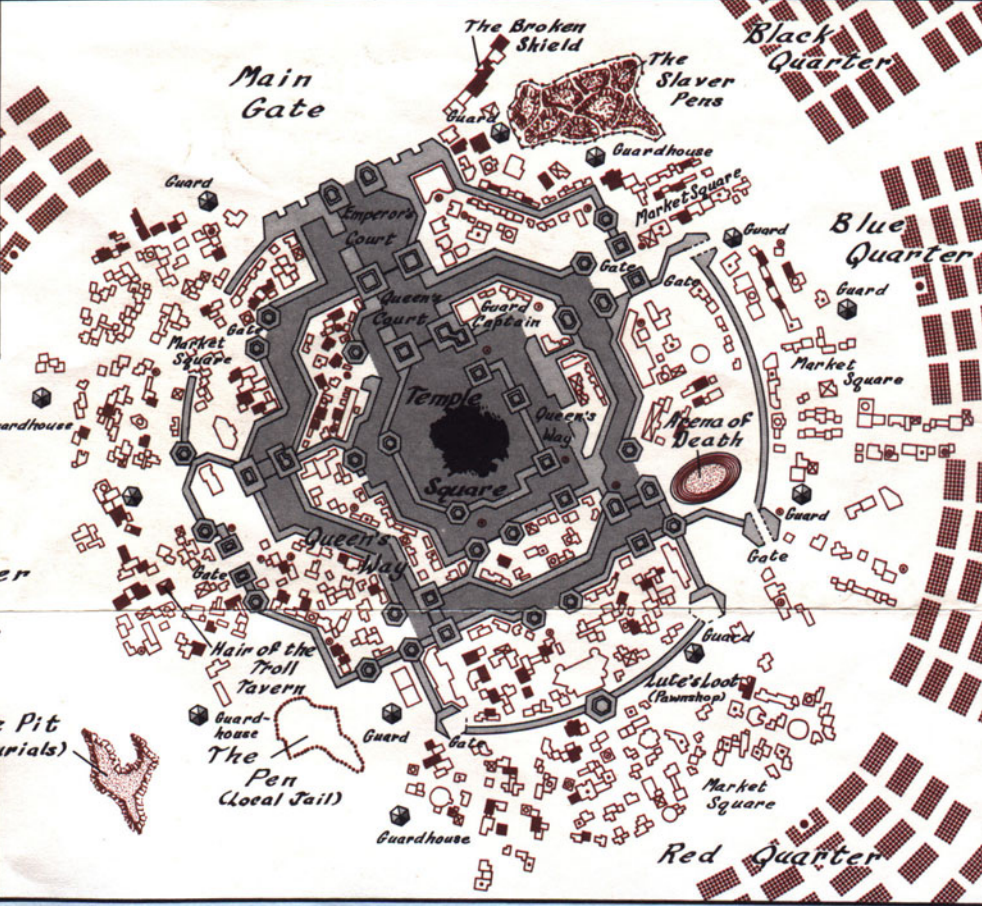

New
City

Waterfront

Temple
Palace

Hill

Old
Temple
District

Knights
House

Central
Plaza

Tower of
High
Sorcery

Library

Wall

Gatehouse
Minarets

Old City

New
City

Merchandise
District

To Tower of the
High Cleric

Institutional
Commercial
Residential

FEET

0 1000 2000 3000

Dragonlance

The Continent of An
The World of Krynn

Caergoth

City, Fortress

Zerlak

Town, Village

SOUTHERN ERGOOTH

Ghostly Citadel

Eastport

Morgash Bay
(Bay of Darkness)

Zhea Harbor

Dead Plains

Wasted Lands

hauen Vale