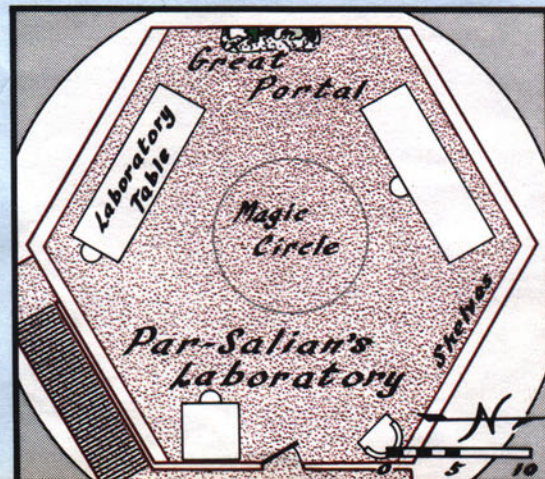

Library

Wall

Gatehouse
Minarets

Old City

New
City

Merchandise
District

To Tower of the
High Cleric

Institutional
Commercial
Residential

FEET

0 1000 2000 3000

Dragonlance

The Continent of An
The World of Krynn

Caergoth

City, Fortress

Zerlak

Town, Village

Tower of High Sorcery

Tower

Ghostly Ci

Ruin

Sirrion Sea

Scale in Miles

nsalon

NORTHERN d ERGOOTH

SOUTHERN ERGOOTH

Ghostly Citadel

Eastport

Morgash Bay
(Bay of Darkness)

Zhea Harbor

Dead Plains

Wasted Lands

hauen Vale