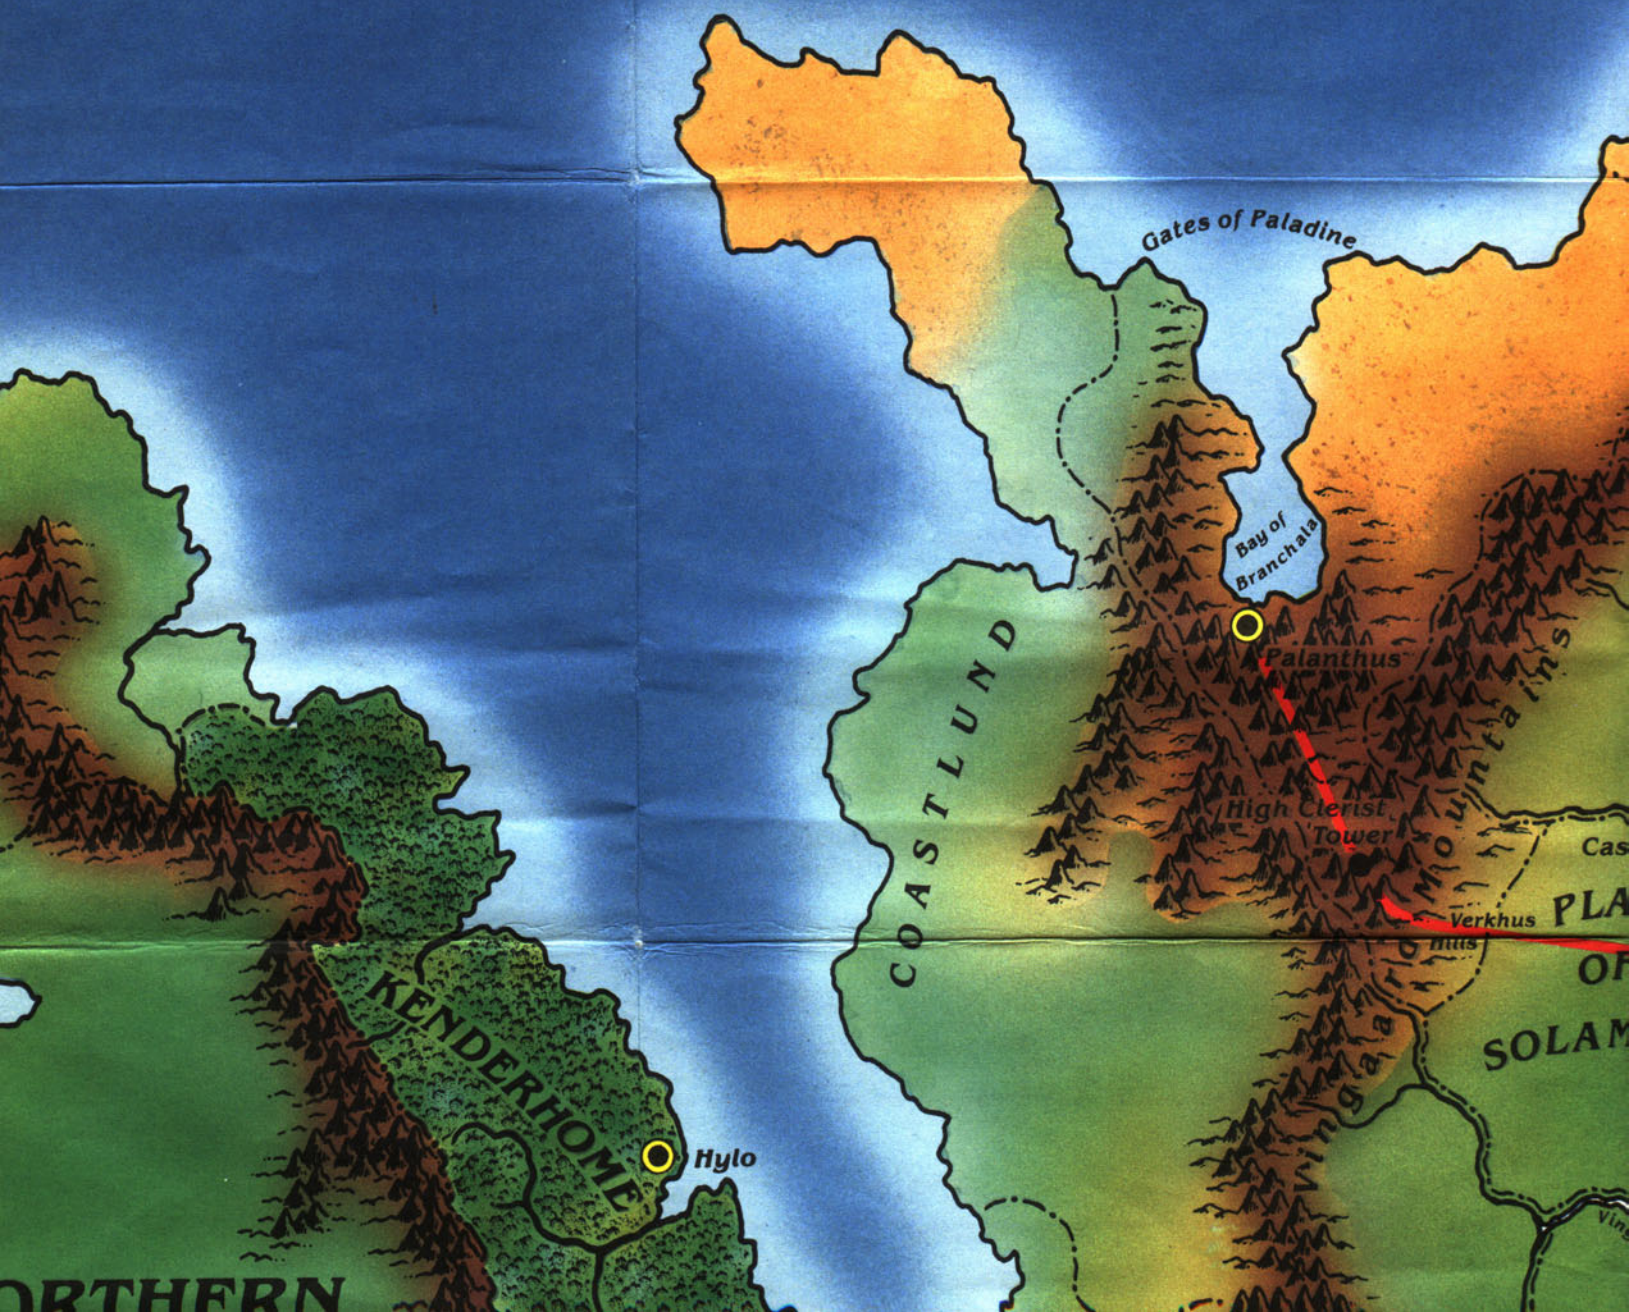

Tower of High Sorcery

Tower

Ghostly Ci

Ruin

Sirrion Sea

Scale in Miles

nsalon

NORTHERN d ERGOOTH

SOUTHERN ERGOOTH

Ghostly Citadel

Eastport

Morgash Bay
(Bay of Darkness)

Zhea Harbor

Dead Plains

Wasted Lands

hauen Vale

Daltigoth

Eastern Wilderness

Plains of Kri

Forest of Wayreth

Tower of

SOUTHLUND

Thelgaard Keep

Garnet

Towers of Eli

Lord's
River

CO

Sea of Istar

Maelstrom

MISTY ISLE

The Neck

Choppy Waters